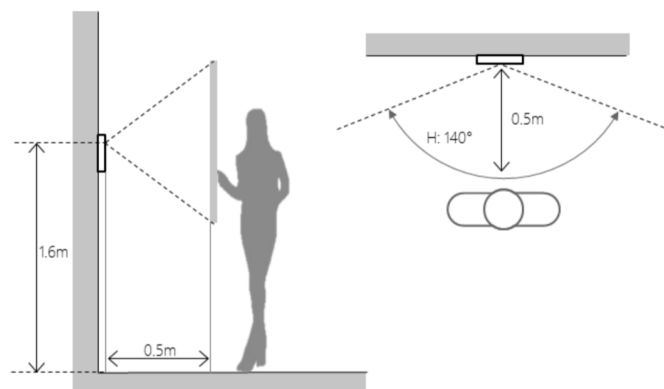

View Area

HILTRON LAND SRL

Strada provinciale di Caserta, 218 - 80144 Napoli

Tel: (+39)081 185 39 000 Fax: (+39)081 185 39 016

www.hiltronsecurity.net

REV_0323