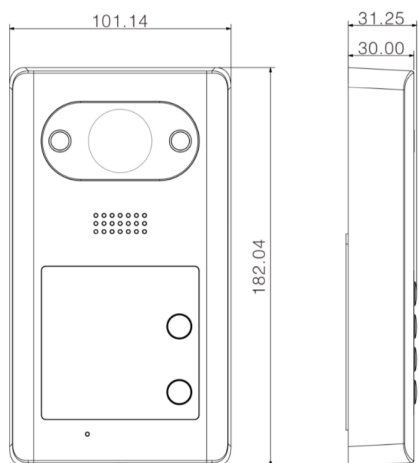

Material	Aluminum
Power	DC 12V, PoE(802.3af)
Power Consumption	Standby $\leq 1W$, Work $\leq 7W$
Working Temperature	-40°C~+60°C
Relative Humidity	10%~90%RH
Dimensions	182.0mm×30.0mm×101.0mm
Weight	0.8Kg

Dimension